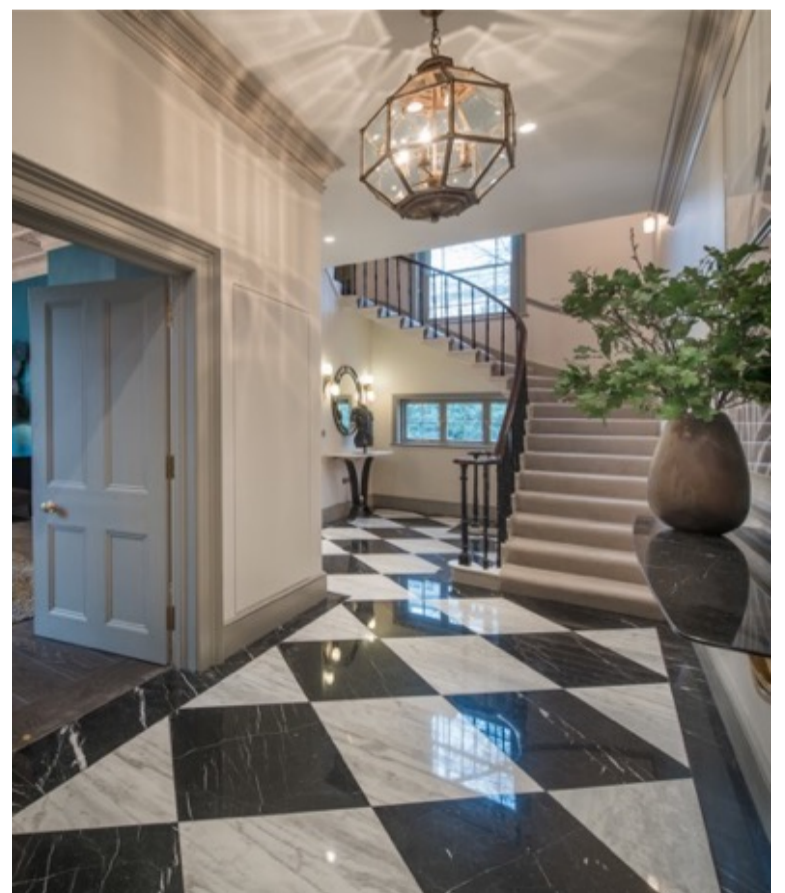

Project & Design by Homerun Services London | Furnitures by PLANT Collections