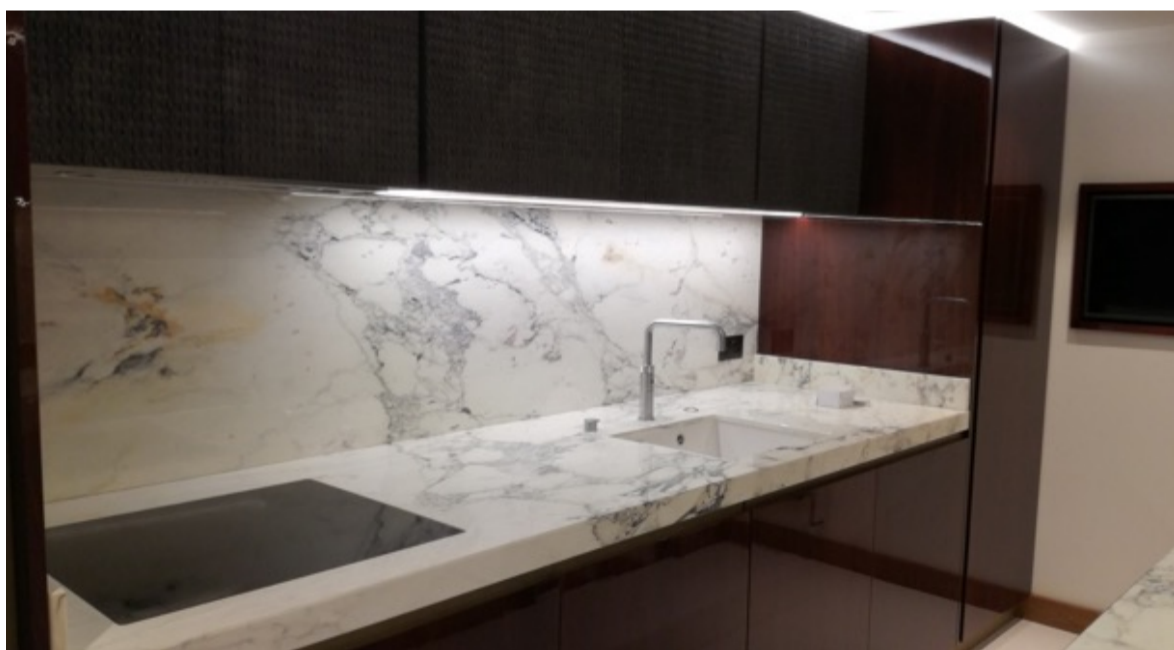

Grey Arabescato Marble Tops

Counter Tops and Bar Top with a mitre front in a 20mm thickness Marble

Mármore Grey Arabescato

Balcão, Retrobalcão e Bar em Mármore de 20mm com colagens a 45°