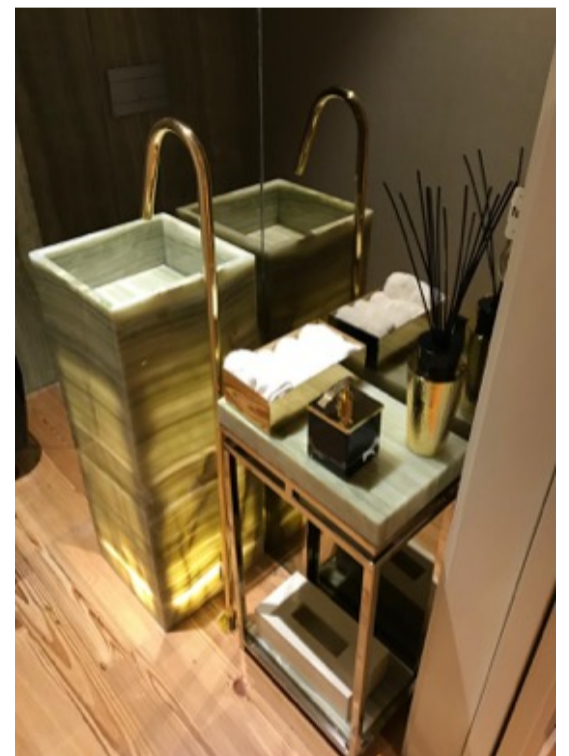

Project & Design by Homerun Services London | Furnitures by PLANT Collections

WE CELEBRATE NATURE WORLDWIDE

CELEBRAMOS A NATUREZA PELO MUNDO

Private Loft - Porto, Portugal

WE CELEBRATE NATURE WORLDWIDE

CELEBRAMOS A NATURZA PELO MUNDO