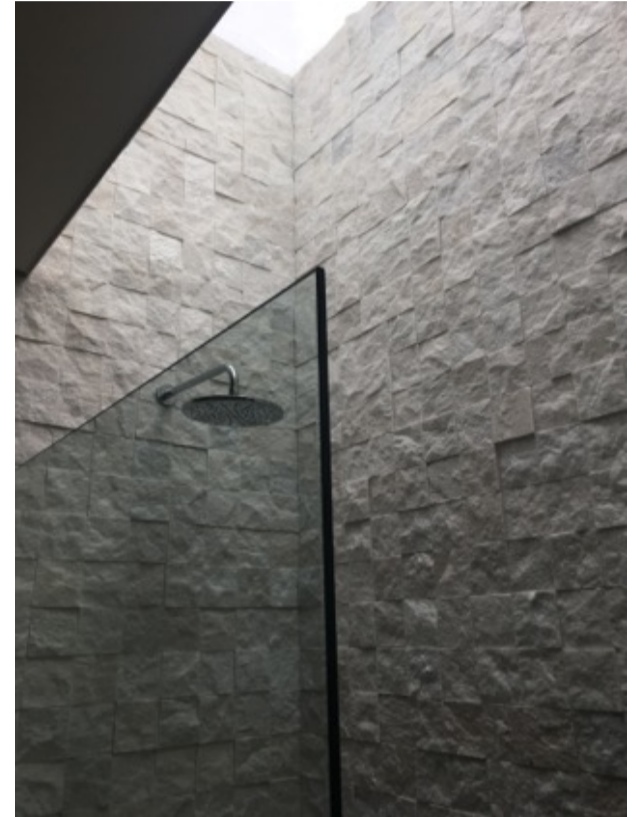

Portuguese Brown Calacatta Marble

Book Match Marble walls and 10x10cm rough Marble shower wall
Marble Shower Base SQUARE model byannopei
Marble Sink PURE model byannopei

Mármore Portuguese Brown Calacatta

Piso e Paredes em Book Match combinado com Mármore branco escacilhado 100x100mm
Base de Duche modelo SQUARE byannopei
Lavatório modelo PURE byannopei