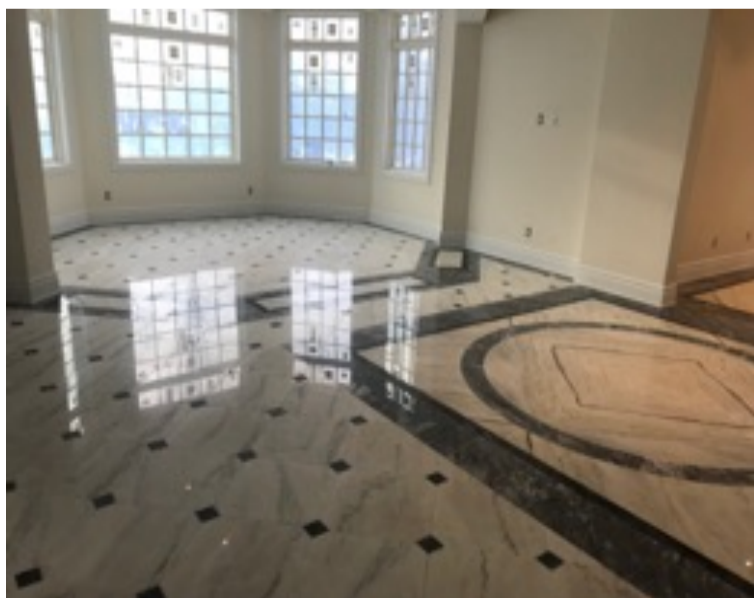

Alpine Manor - Alpine, NJ, USA

PROJECT & DESIGN by Arch. Roman Vnoukov from DESIGN STUDIO ROMANI

WE CELEBRATE NATURE WORLDWIDE

CELEBRAMOS A NATURZA PELO MUNDO

Alpine Manor – Alpine, NJ, USA

PROJECT & DESIGN by Arch. Roman Vnoukov from DESIGN STUDIO ROMANI