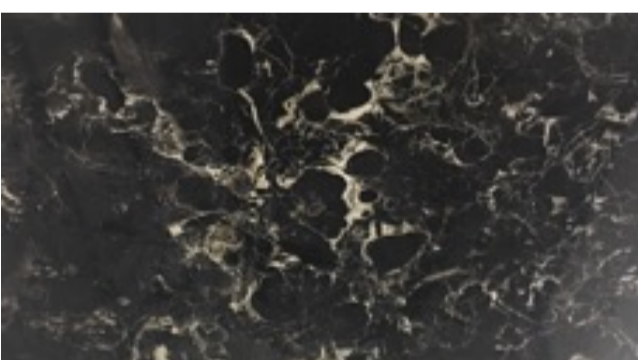

Griggio Albero Marble

Brown Emperor Marble

NOTE

The images may diverge from the real slabs. This is just a presentation about some of the colours we work with.

NOTA

As imagens poderão divergir das chapas reais. Esta é apenas uma apresentação de algumas das cores com que trabalhamos.

THE COLORS OF NATURE

AS CORES DA NATUREZA

Ice Jade Marble

Green Viana Marble

Blue Lagoon Marble

Dark Lagoon Marble

Kenya Black Marble

Black & Gold Marble