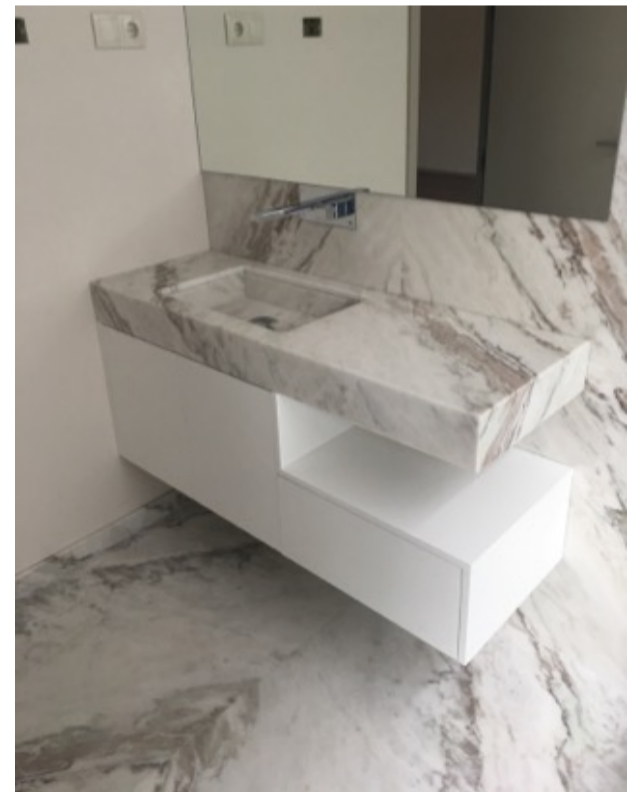

Portuguese Brown Calacatta Marble

Book Match Marble walls and 10x10cm rough Marble shower wall
Marble Shower Base SQUARE model byannopei
Marble Sink PURE model byannopei

Mármore Portuguese Brown Calacatta

Piso e Paredes em Book Match combinado com Mármore branco escacilhado 100x100mm
Base de Duche modelo SQUARE byannopei
Lavatório modelo PURE byannopei